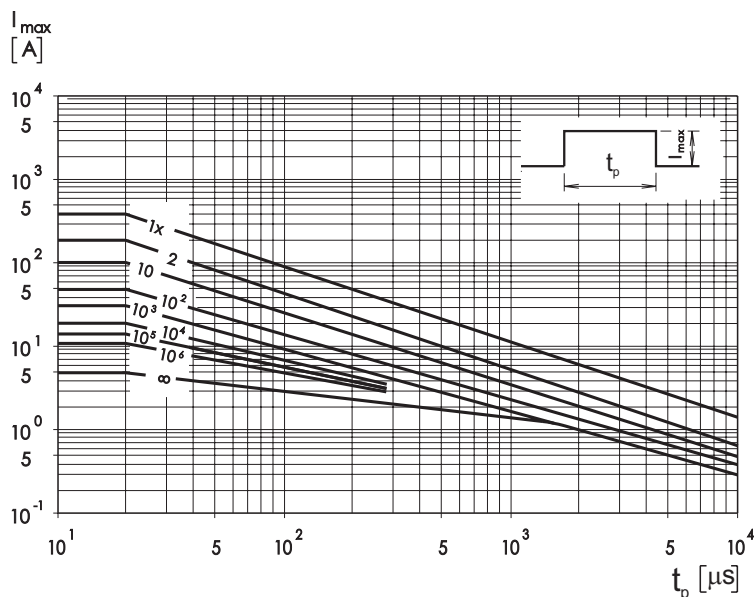

Protection Level

with the worst-case condition in the tolerance region

Pulse Rating Curves

Model Size 5
CV 50...275

Model Size 7
CV 50...300

Protection Level

with the worst-case condition in the tolerance region

Pulse Rating Curves

Model Size 10
CV 50...680

Model Size 14
CV 50...680

Protection Level

with the worst-case condition in the tolerance region

Pulse Rating Curves

Model Size 20
CV 50...680