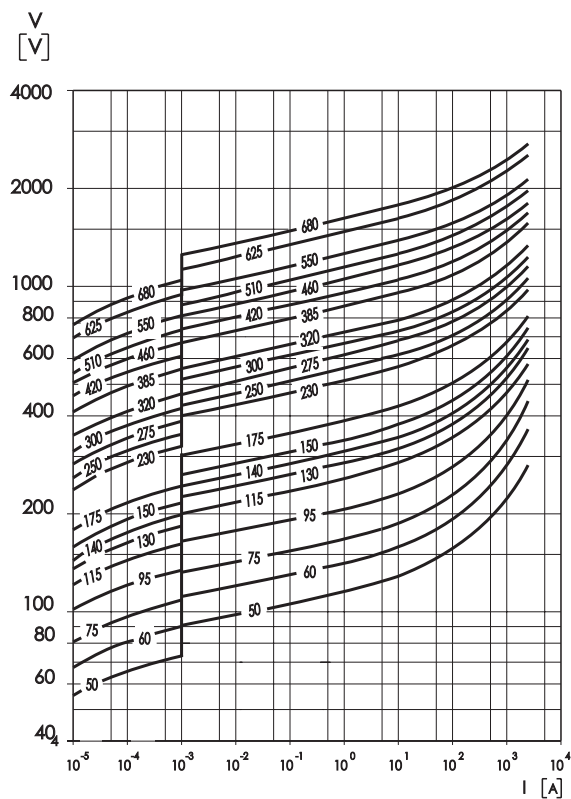

Protection Level

with the worst-case condition in the tolerance region

Pulse Rating Curves

Model Size 5
CV 50...275

Model Size 7
CV 50...300

Protection Level

with the worst-case condition in the tolerance region

Pulse Rating Curves

Model Size 10
CV 50...680

Model Size 14
CV 50...680

Protection Level

with the worst-case condition in the tolerance region

Pulse Rating Curves

Model Size 20
CV 50...680