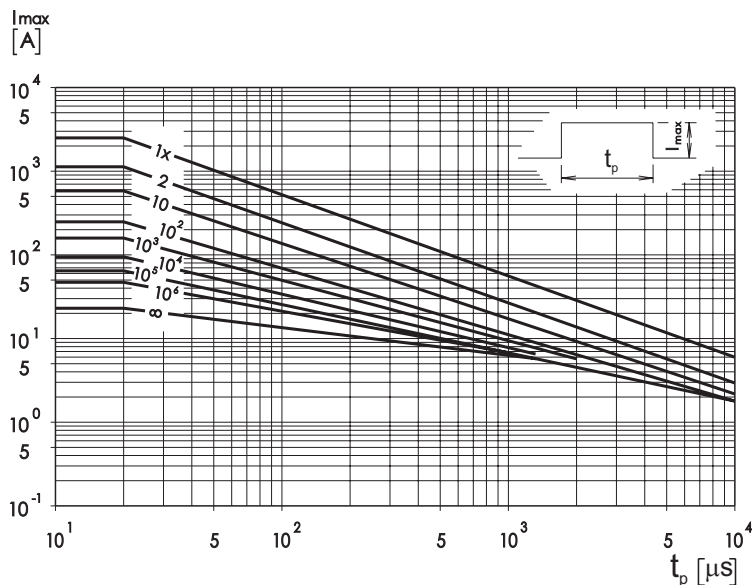

Protection Level

with the worst-case condition in the tolerance region

Pulse Rating Curves

Model Size 5
CV 50...275

Model Size 7
CV 50...300

Protection Level

with the worst-case condition in the tolerance region

Pulse Rating Curves

Model Size 10
CV 50...680

Model Size 14
CV 50...680

Protection Level

with the worst-case condition in the tolerance region

Pulse Rating Curves

Model Size 20
CV 50...680