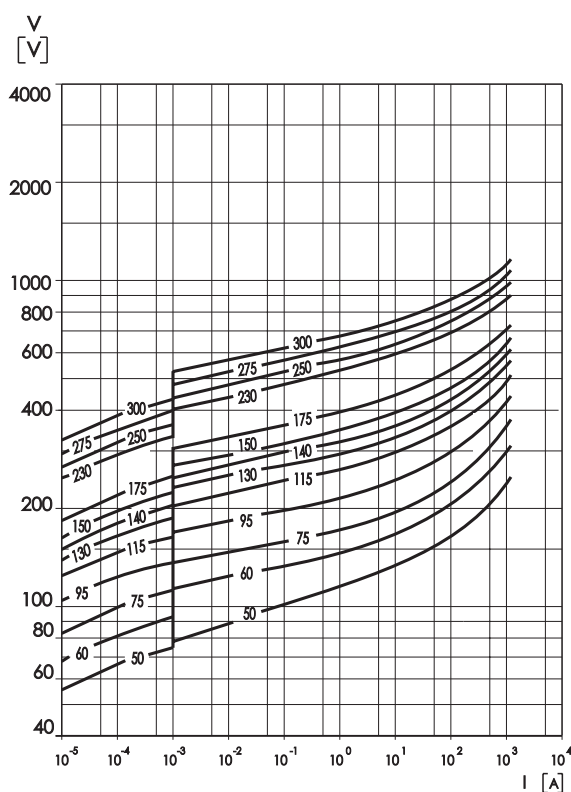

Protection Level

with the worst-case condition in the tolerance region

Pulse Rating Curves

Model Size 5
CV 50...275

Model Size 7
CV 50...300

Protection Level

with the worst-case condition in the tolerance region

Pulse Rating Curves

Model Size 10
CV 50...680

Model Size 14
CV 50...680

Protection Level

with the worst-case condition in the tolerance region

Pulse Rating Curves

Model Size 20
CV 50...680