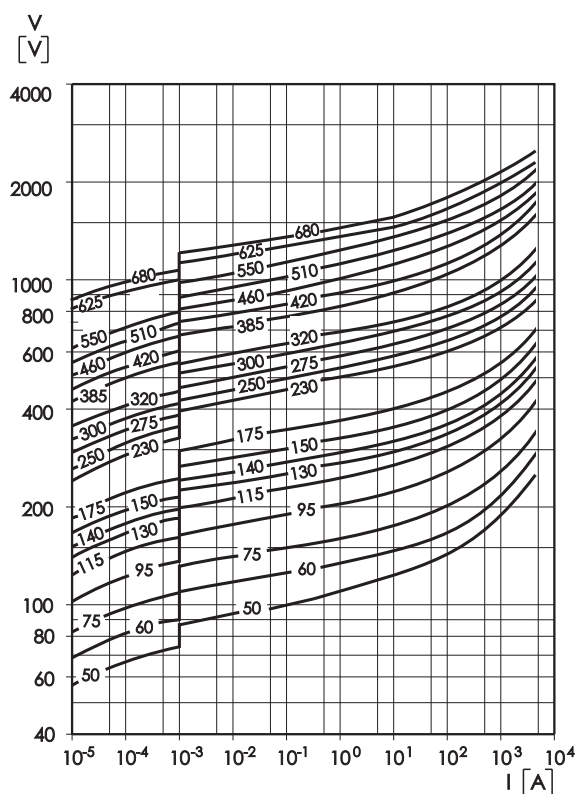

Protection Level

with the worst-case condition in the tolerance region

Pulse Rating Curves

Model Size 5
CV 50...275

Model Size 7
CV 50...300

Protection Level

with the worst-case condition in the tolerance region

Pulse Rating Curves

Model Size 10
CV 50...680

Model Size 14
CV 50...680

Protection Level

with the worst-case condition in the tolerance region

Pulse Rating Curves

Model Size 20
CV 50...680