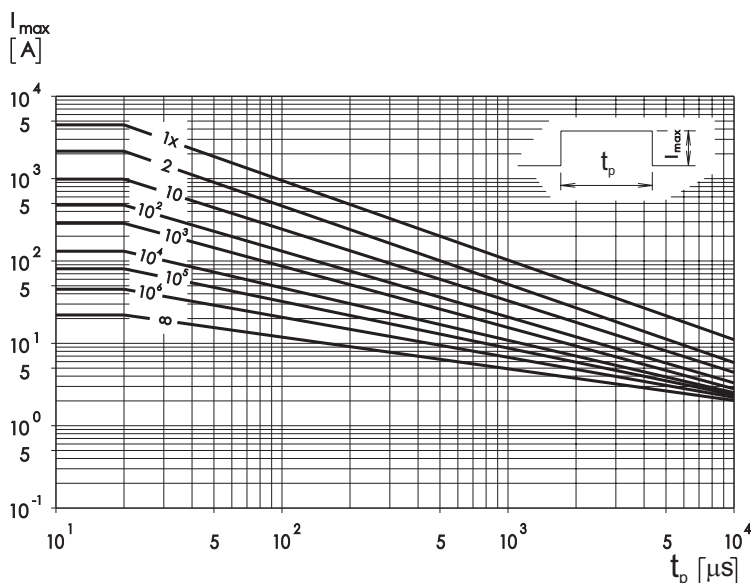

Protection Level

with the worst-case condition in the tolerance region

Pulse Rating Curves

Model Size 5
CV 50...275

Model Size 7
CV 50...300

Protection Level

with the worst-case condition in the tolerance region

Pulse Rating Curves

Model Size 10
CV 50...680

Model Size 14
CV 50...680

Protection Level

with the worst-case condition in the tolerance region

Pulse Rating Curves

Model Size 20
CV 50...680