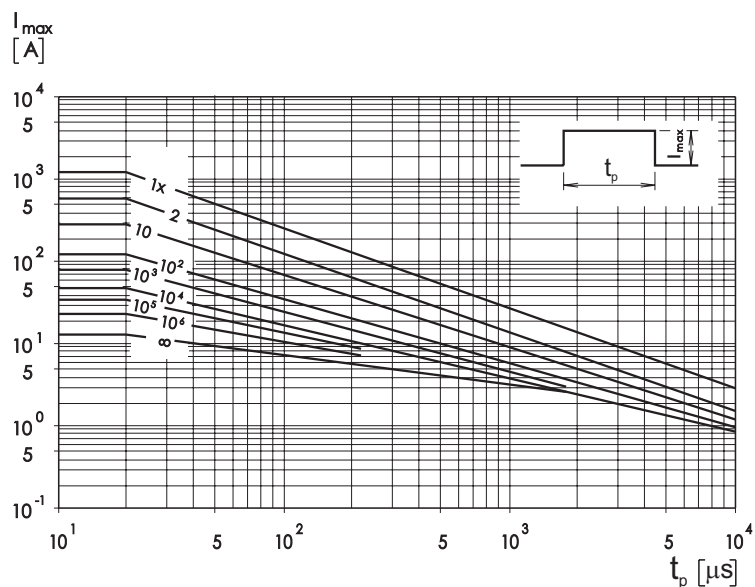

Protection Level

with the worst-case condition in the tolerance region

Pulse Rating Curves

Model Size 5
CV 50...275

Model Size 7
CV 50...300

Protection Level

with the worst-case condition in the tolerance region

Pulse Rating Curves

Model Size 10
CV 50...680

Model Size 14
CV 50...680

Protection Level

with the worst-case condition in the tolerance region

Pulse Rating Curves

Model Size 20
CV 50...680