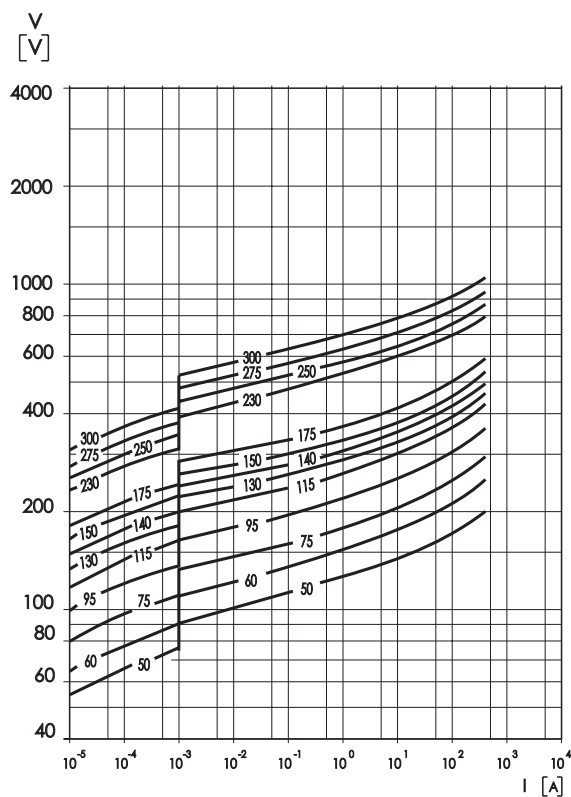

Protection Level

with the worst-case condition in the tolerance region

Pulse Rating Curves

Model Size 5
CV 50...275

Model Size 7
CV 50...300

Protection Level

with the worst-case condition in the tolerance region

Pulse Rating Curves

Model Size 10
CV 50...680

Model Size 14
CV 50...680

Protection Level

with the worst-case condition in the tolerance region

Pulse Rating Curves

Model Size 20
CV 50...680