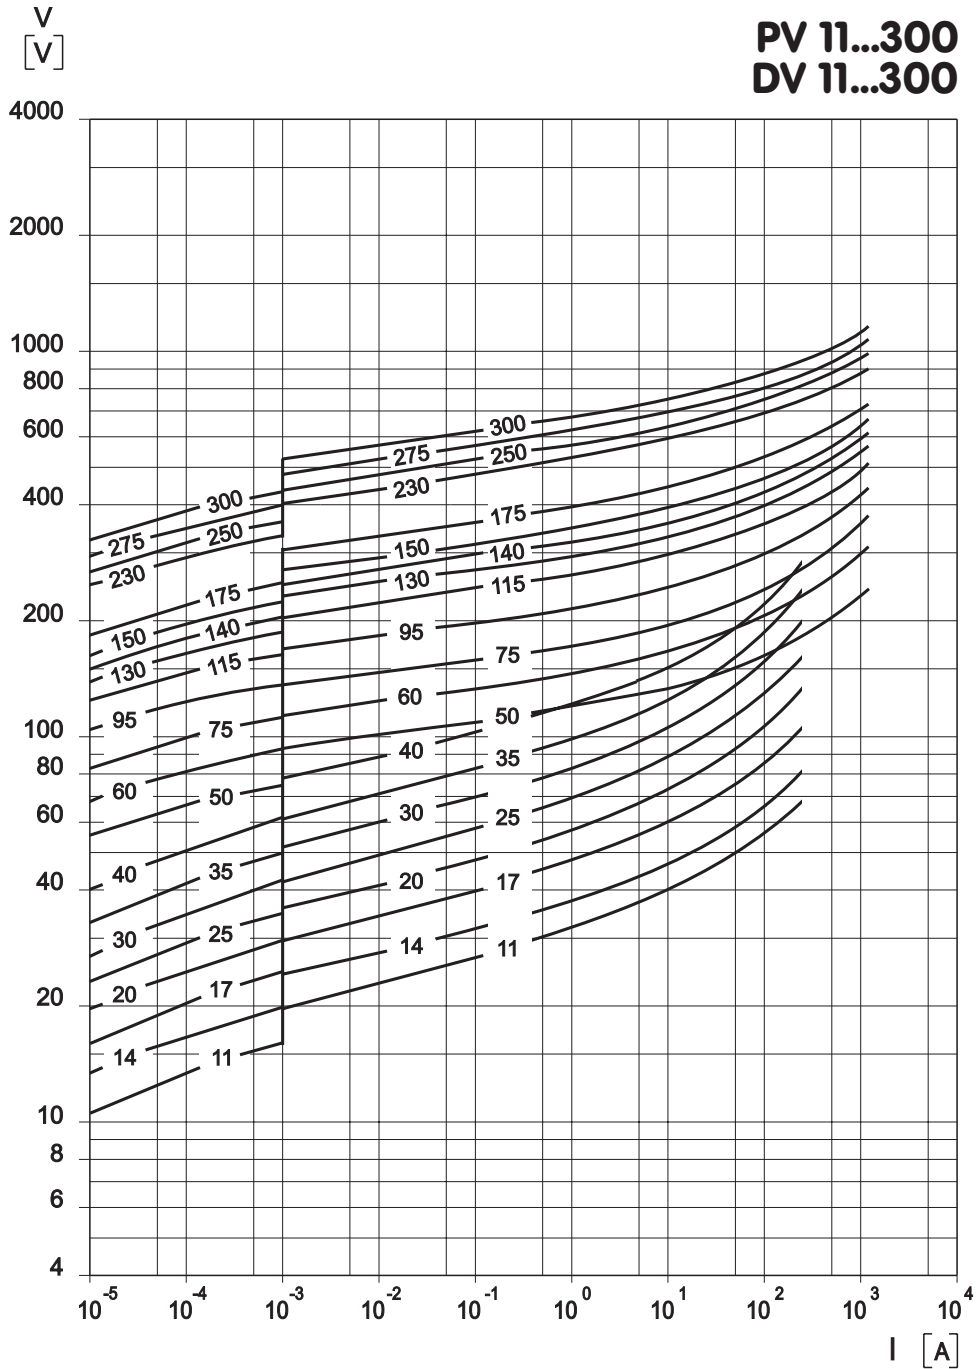

# Model Size 3225

**Protection Level**  
with the worst-case condition  
in the tolerance region

**Model Size 3225**

**Pulse Rating Curves**

**Model Size 4032**

**Protection Level**  
with the worst-case condition  
in the tolerance region

**Model Size 4032**

**Pulse Rating Curves**