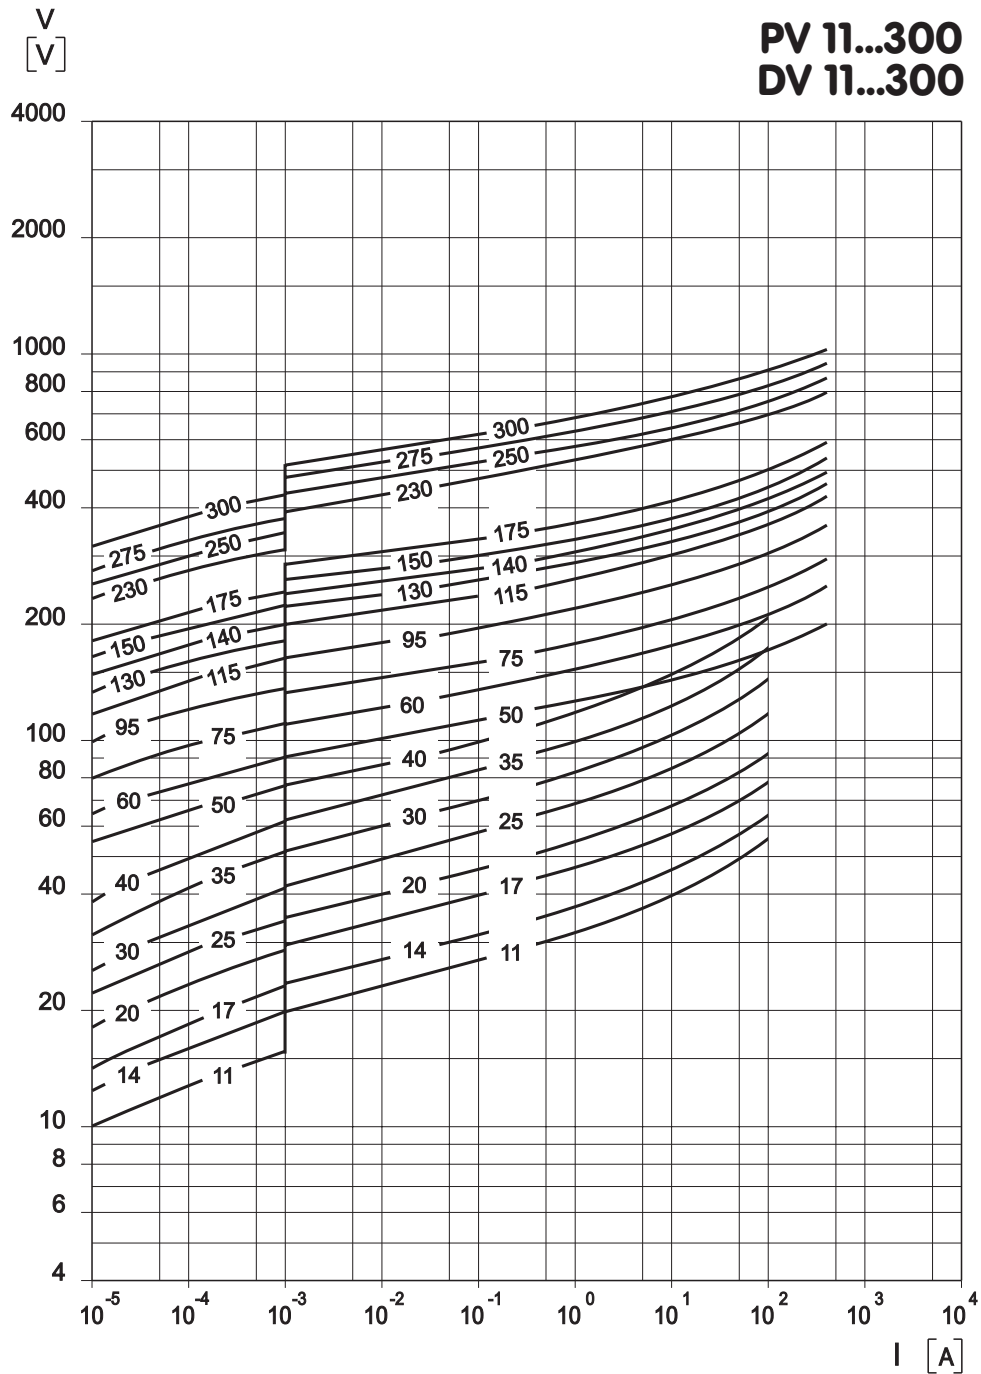

# Model Size 3225

**Protection Level**  
with the worst-case condition  
in the tolerance region

**Model Size 3225**

**Pulse Rating Curves**

**Model Size 4032**

**Protection Level**  
with the worst-case condition  
in the tolerance region

**Model Size 4032**

**Pulse Rating Curves**