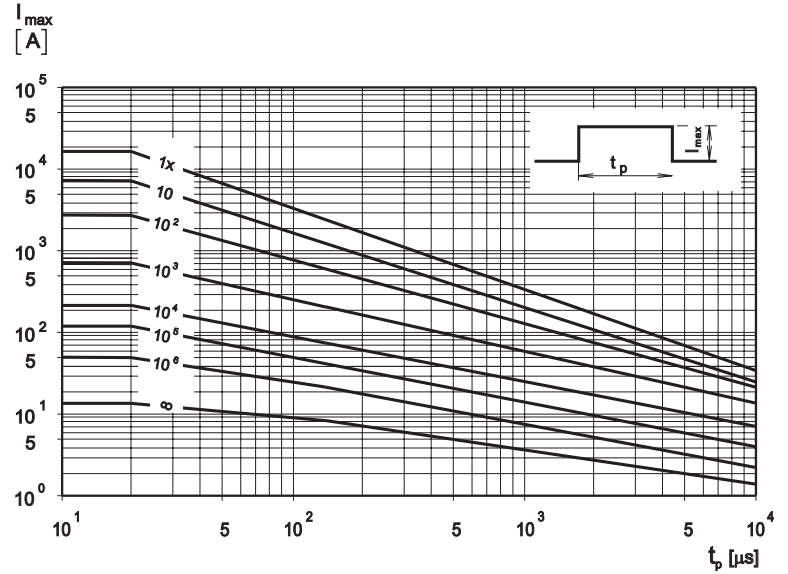

# Protection Level

with the worst-case condition in the tolerance region

# Pulse Rating Curves

Model Size 25

ZOVR 60...680

Model Size 32

ZOVR 60...680

# Pulse Rating Curves

Model Size 40

ZOVR 60...680