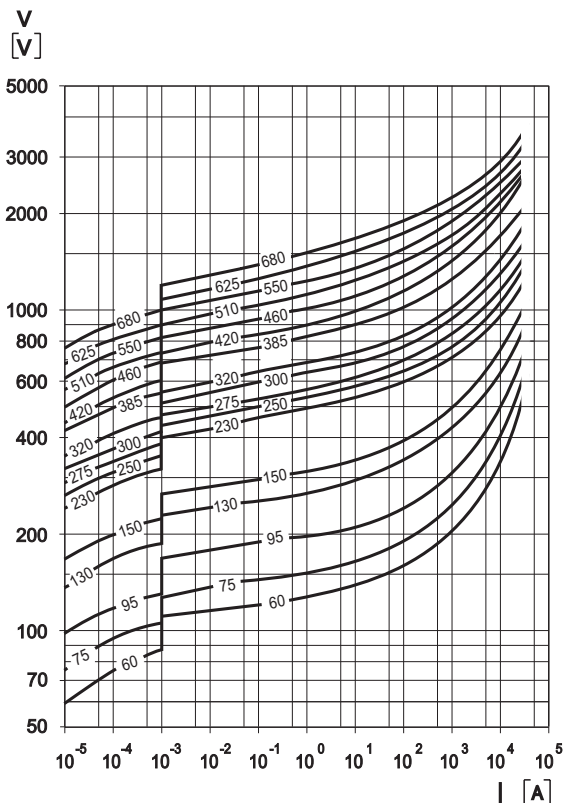

# Protection Level

with the worst-case condition in the tolerance region

# Pulse Rating Curves

Model Size 25

ZOVR 60...680

Model Size 32

ZOVR 60...680

# Pulse Rating Curves

Model Size 40

ZOVR 60...680