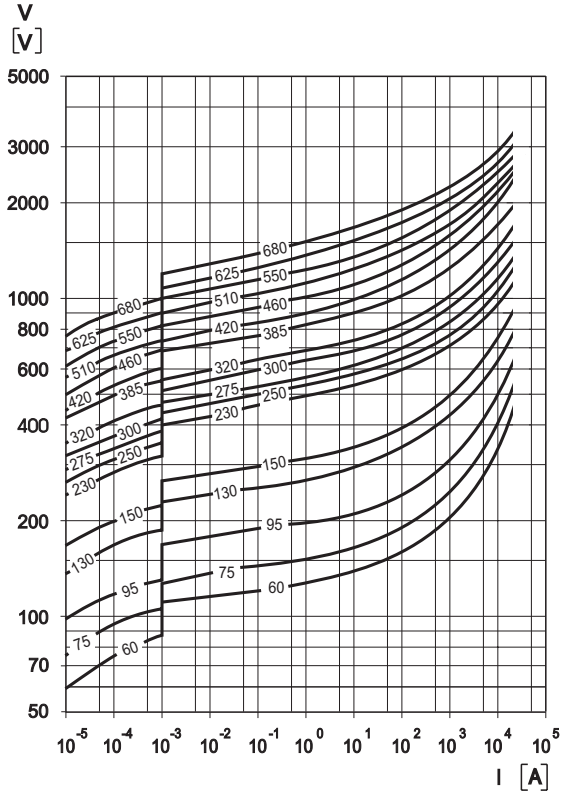

# Protection Level

with the worst-case condition in the tolerance region

# Pulse Rating Curves

Model Size 25

ZOVR 60...680

Model Size 32

ZOVR 60...680

# Pulse Rating Curves

Model Size 40

ZOVR 60...680