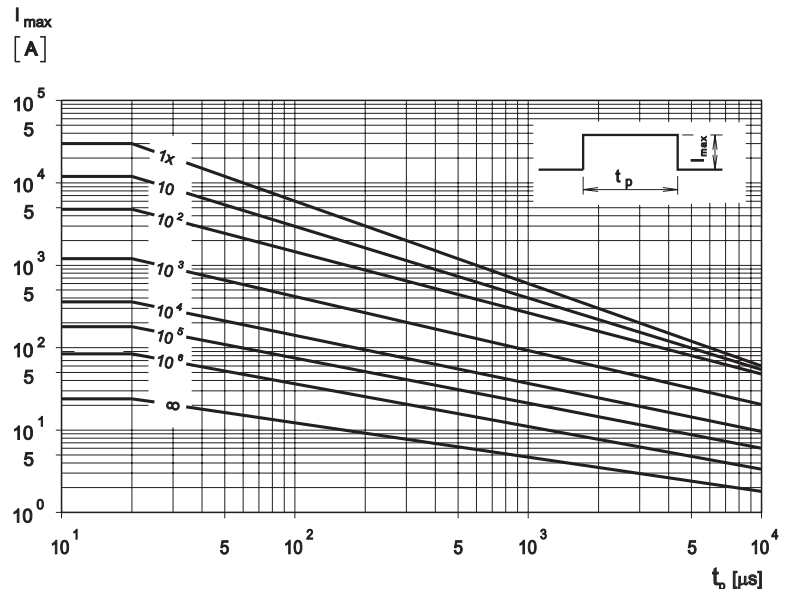

# Protection Level

with the worst-case condition in the tolerance region

# Pulse Rating Curves

Model Size 25

ZOVR 60...680

Model Size 32

ZOVR 60...680

# Pulse Rating Curves

Model Size 40

ZOVR 60...680