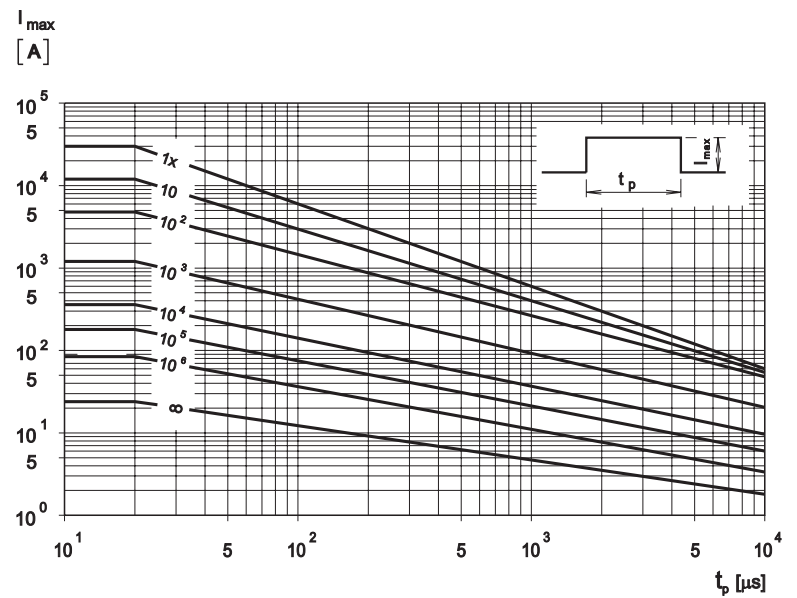

Protection Level

with the worst-case condition in the tolerance region

Pulse Rating Curves

Model Size 23

ZOV 60...680

Model Size 25

ZOV 60...680

Protection Level

with the worst-case condition in the tolerance region

Pulse Rating Curves

Model Size 32

ZOV 60...680

Model Size 40

ZOV 60...680

Protection Level

with the worst-case condition in the tolerance region

Pulse Rating Curves

Model Size 60

ZOV 60...680