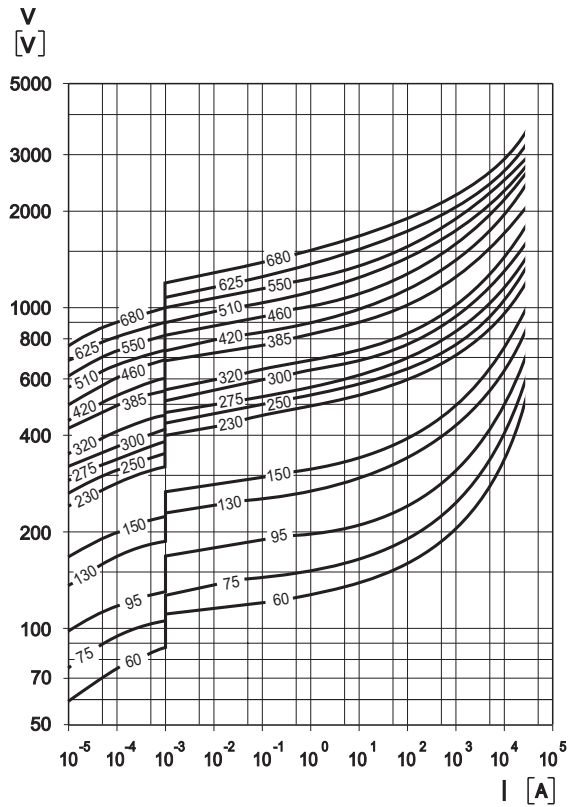

Protection Level

with the worst-case condition in the tolerance region

Pulse Rating Curves

Model Size 23

ZOV 60...680

Model Size 25

ZOV 60...680

Protection Level

with the worst-case condition in the tolerance region

Pulse Rating Curves

Model Size 32

ZOV 60...680

Model Size 40

ZOV 60...680

Protection Level

with the worst-case condition in the tolerance region

Pulse Rating Curves

Model Size 60

ZOV 60...680