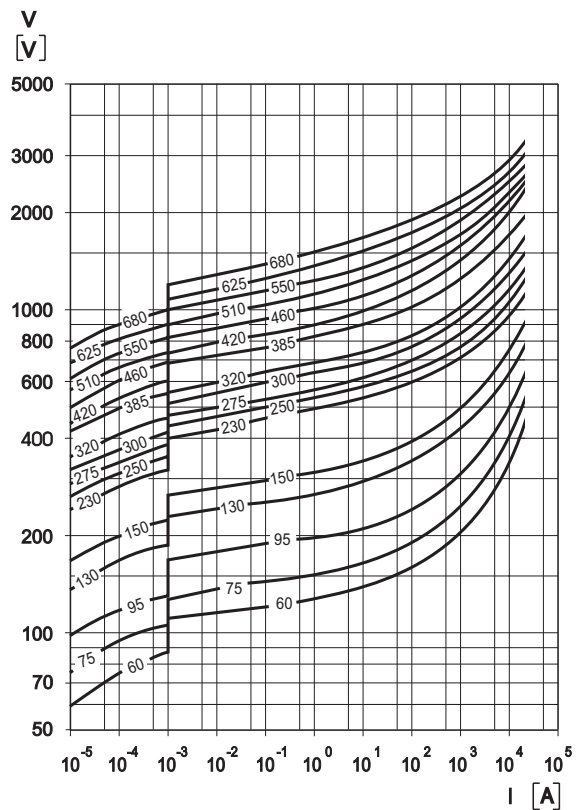

Protection Level

with the worst-case condition in the tolerance region

Pulse Rating Curves

Model Size 23

ZOV 60...680

Model Size 25

ZOV 60...680

Protection Level

with the worst-case condition in the tolerance region

Pulse Rating Curves

Model Size 32

ZOV 60...680

Model Size 40

ZOV 60...680

Protection Level

with the worst-case condition in the tolerance region

Pulse Rating Curves

Model Size 60

ZOV 60...680