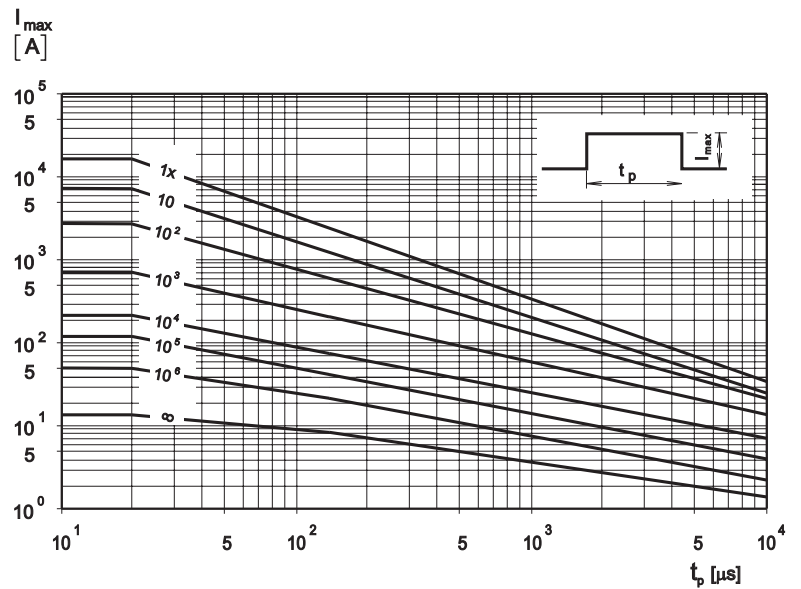

Protection Level

with the worst-case condition in the tolerance region

Pulse Rating Curves

Model Size 23

ZOV 60...680

Model Size 25

ZOV 60...680

Protection Level

with the worst-case condition in the tolerance region

Pulse Rating Curves

Model Size 32

ZOV 60...680

Model Size 40

ZOV 60...680

Protection Level

with the worst-case condition in the tolerance region

Pulse Rating Curves

Model Size 60

ZOV 60...680