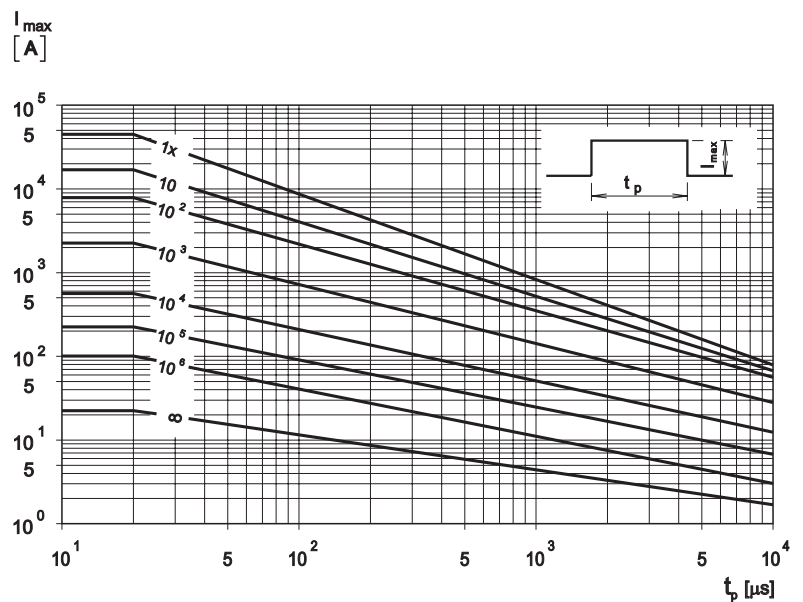

Protection Level

with the worst-case condition in the tolerance region

Pulse Rating Curves

Model Size 23

ZOV 60...680

Model Size 25

ZOV 60...680

Protection Level

with the worst-case condition in the tolerance region

Pulse Rating Curves

Model Size 32

ZOV 60...680

Model Size 40

ZOV 60...680

Protection Level

with the worst-case condition in the tolerance region

Pulse Rating Curves

Model Size 60

ZOV 60...680