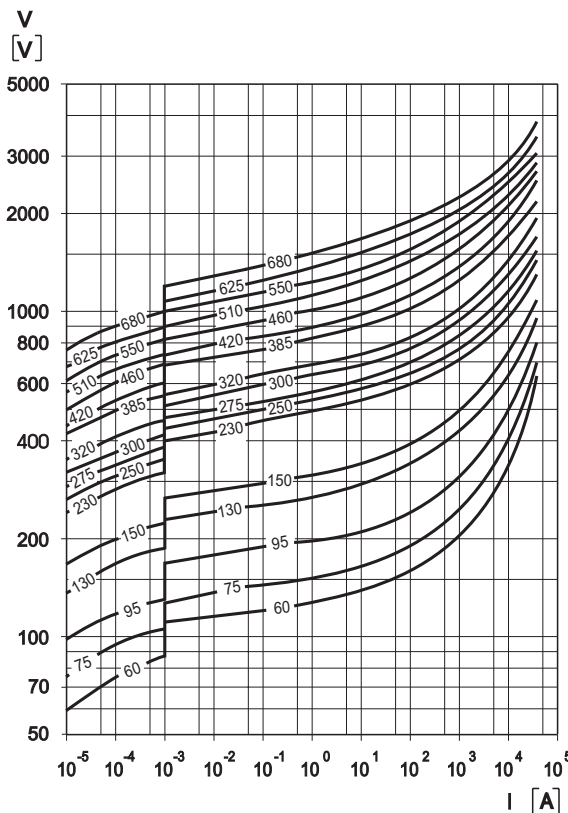

Protection Level

with the worst-case condition in the tolerance region

Pulse Rating Curves

Model Size 23

ZOV 60...680

Model Size 25

ZOV 60...680

Protection Level

with the worst-case condition in the tolerance region

Pulse Rating Curves

Model Size 32

ZOV 60...680

Model Size 40

ZOV 60...680

Protection Level

with the worst-case condition in the tolerance region

Pulse Rating Curves

Model Size 60

ZOV 60...680