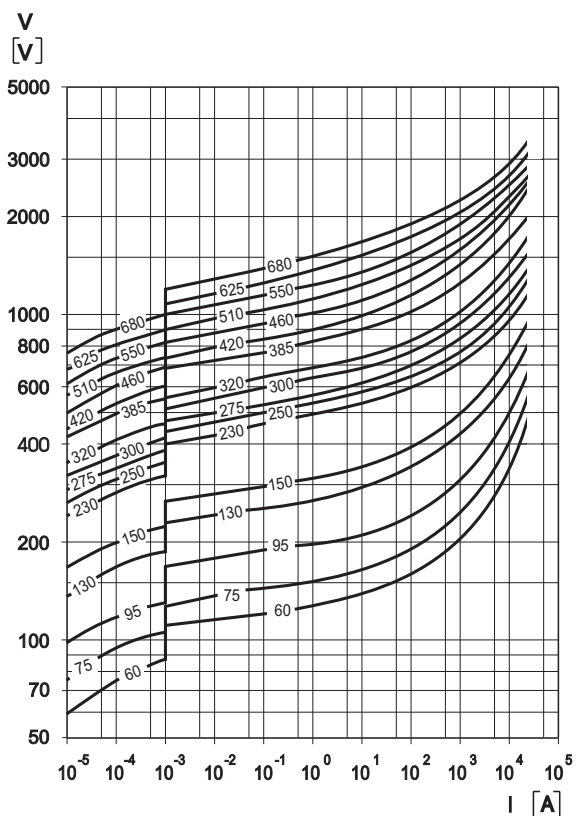

Protection Level

with the worst-case condition in the tolerance region

Pulse Rating Curves

Model Size 23

ZOV 60...680

Model Size 25

ZOV 60...680

Protection Level

with the worst-case condition in the tolerance region

Pulse Rating Curves

Model Size 32

ZOV 60...680

Model Size 40

ZOV 60...680

Protection Level

with the worst-case condition in the tolerance region

Pulse Rating Curves

Model Size 60

ZOV 60...680