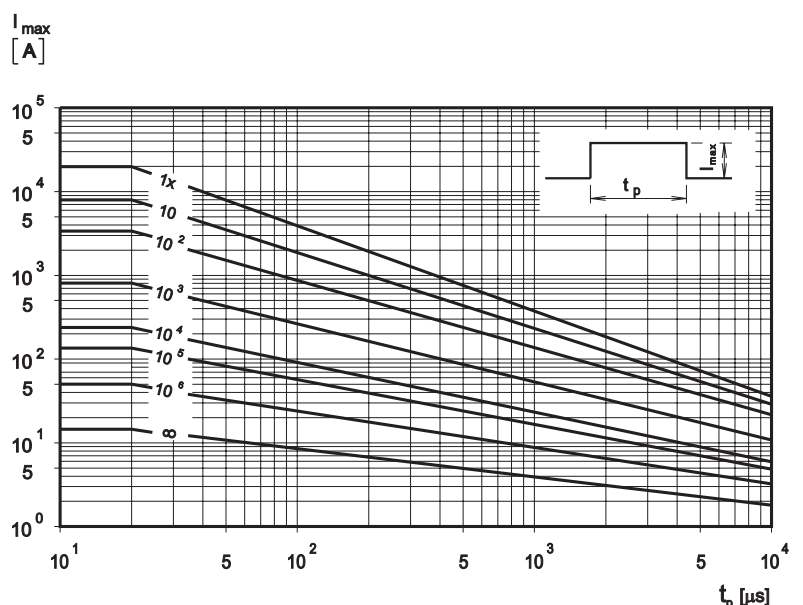

Protection Level

with the worst-case condition in the tolerance region

Pulse Rating Curves

Model Size 23

ZOV 60...680

Model Size 25

ZOV 60...680

Protection Level

with the worst-case condition in the tolerance region

Pulse Rating Curves

Model Size 32

ZOV 60...680

Model Size 40

ZOV 60...680

Protection Level

with the worst-case condition in the tolerance region

Pulse Rating Curves

Model Size 60

ZOV 60...680